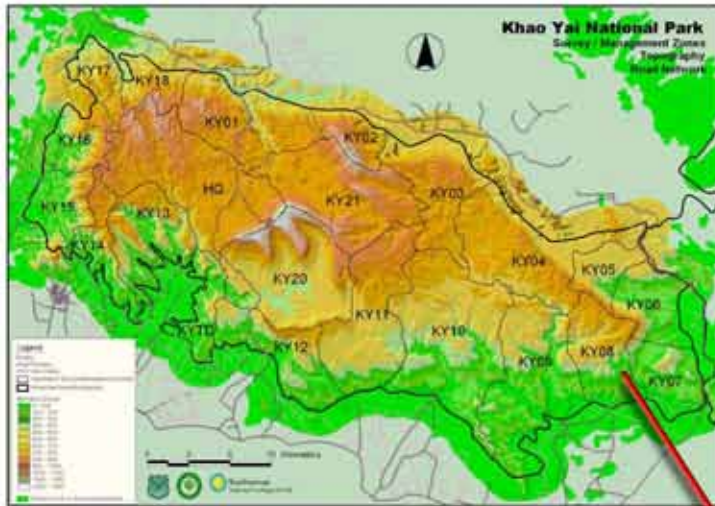

Rare Species Fund

Local education supporting global conservation

Figure 2. Zones of Khao Yai National Park.

Thailand - Khao Yai National Park

The RSF supports Khao Yai project by providing in-country teams with the means to purchase equipment for use in anti-poaching techniques and training. The project is being conducted in cooperation with the Smithsonian Institution and The Carnivore Conservation Project of northern Thailand with an ultimate goal of securing the wild tiger population in the Khao Yai National Park.