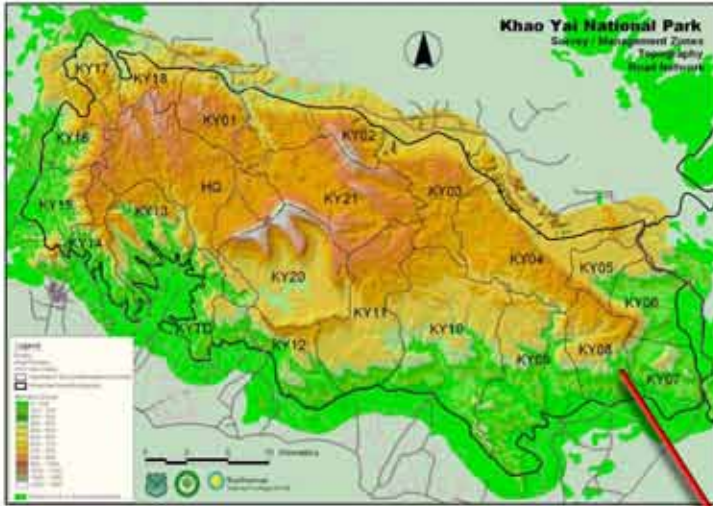

Rare Species Fund

Local education supporting global conservation

Figure 2. Zones of Khao Yai National Park.

Thailand - Khao Yai National Park

The RSF supports Khao Yai project by providing in-country teams with the means to purchase equipment for use in anti-poaching techniques and training. The project is being conducted in cooperation with the Smithsonian Institution and The Carnivore Conservation Project of northern Thailand with an ultimate goal of securing the wild tiger population in the Khao Yai National Park.